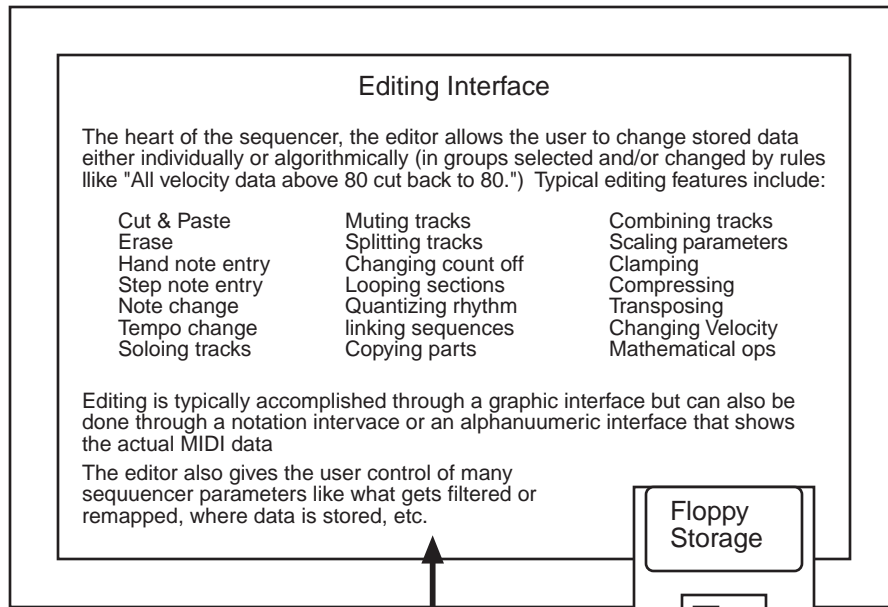

How Sequencers Work

Common filters :

Aftertouch
 Pitch Wheel data
 Mod Wheel data
 Control changes
 Program changes
 Note filters

Common mapping functions:

Rechannelize
 Transpose
 Redefine events

Timer concerns:

Event stamping
 Resolution
 Ext./Int. sync
 Tape sync.
 Abs./Rel. sync