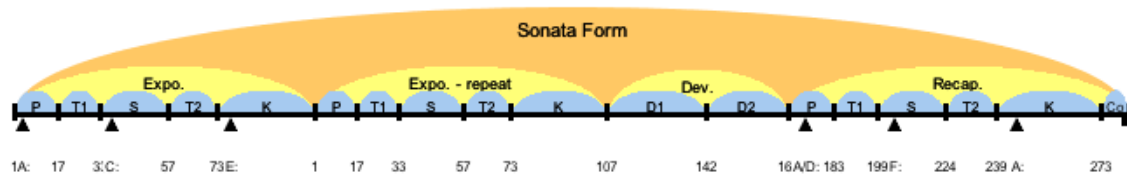

Intensive Partwriting and Analysis
 Schubert Sonata for Violin and Piano, Op. Posth. 162, D. 574, IV
 Structure and Primary Themes

P theme

Allegro Vivace

S Theme

K theme